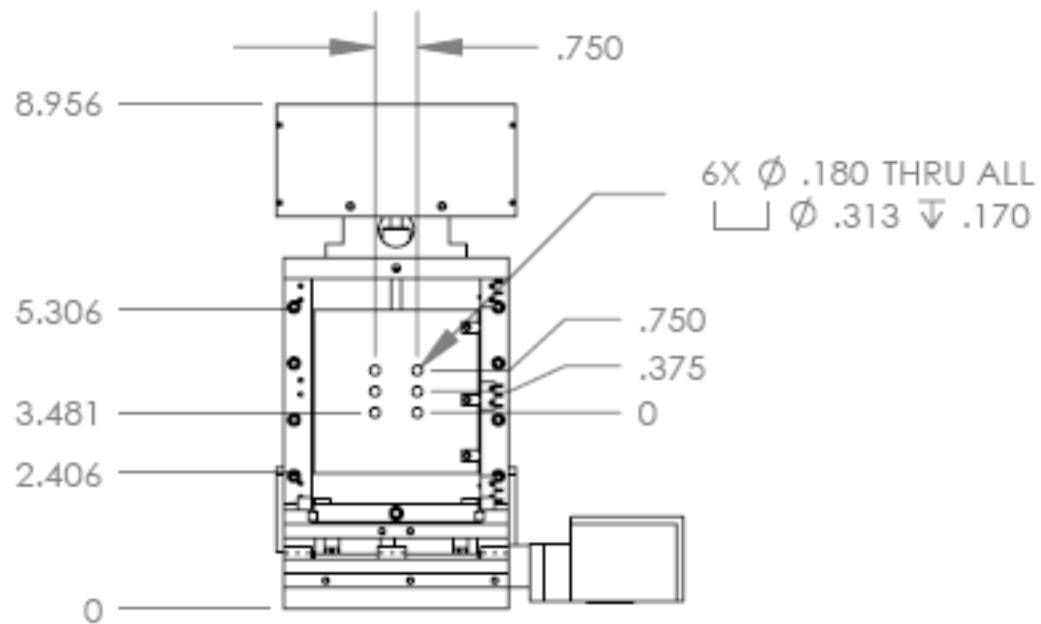

FEATURES:  
MICRO-POSITIONING  
SMOOTH BALL BEARING TRAVEL  
STAINLESS STEEL RACEWAYS  
END TRAVEL LIMIT SWITCHES

FRONT VIEW

SIDE VIEW

BOTTOM VIEW

POSITIONING ACCURACY:  $1 \text{ } \mu\text{m}$   
 REPEATABILITY:  $2 \text{ } \mu\text{m}$   
 LEADSCREW PITCH: 40 TPI  
 WEIGHT: 7 LBS.  
 MAXIMUM LOAD: 5 LBS.