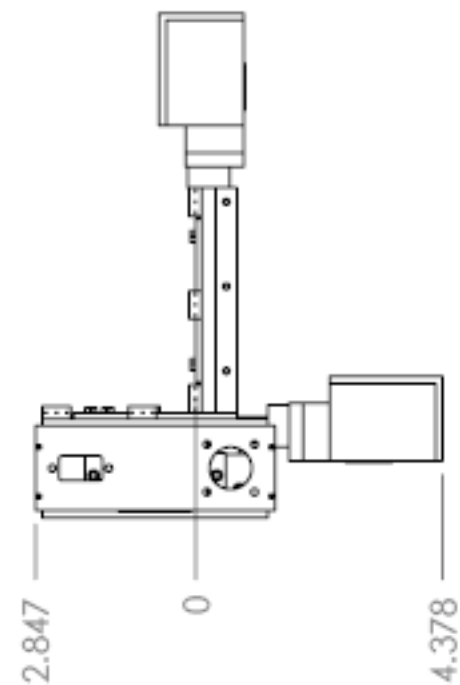

FEATURES:  
MICRO-POSITIONING  
SMOOTH BALL BEARING TRAVEL  
STAINLESS STEEL RACEWAYS  
END TRAVEL LIMIT SWITCHES

FRONT VIEW

SIDE VIEW

BOTTOM VIEW

POSITIONING ACCURACY:  $1 \text{ } \mu\text{m}$   
 REPEATABILITY:  $2 \text{ } \mu\text{m}$   
 LEADSCREW PITCH: 40 TPI  
 WEIGHT: 7 LBS.  
 MAXIMUM LOAD: 5 LBS.