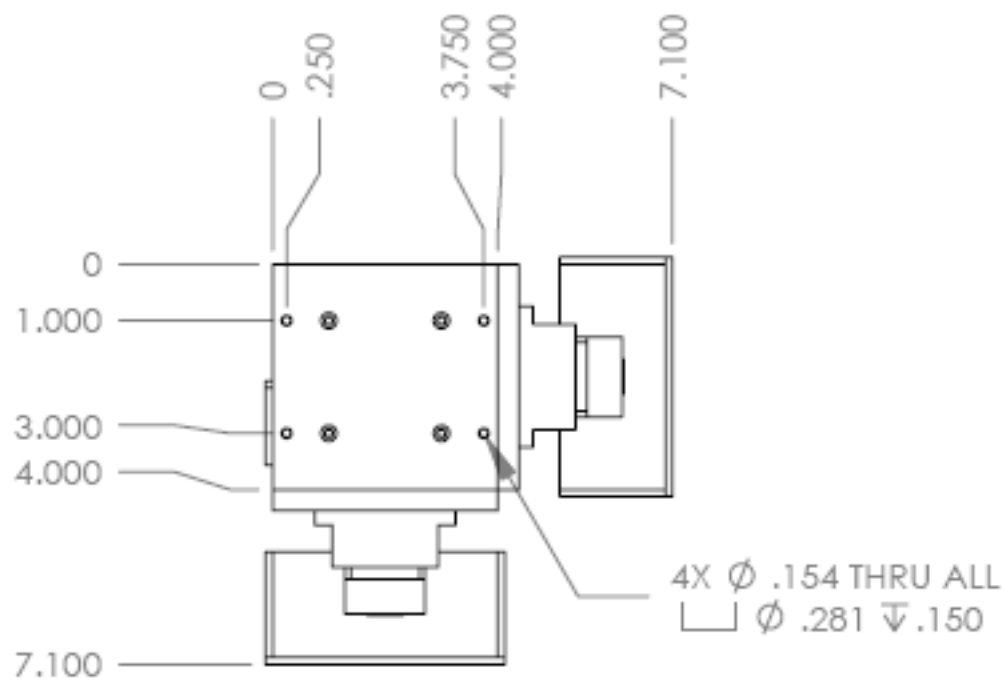

FEATURES:  
MICRO-POSITIONING  
SMOOTH BALL BEARING TRAVEL  
STAINLESS STEEL RACEWAYS  
END TRAVEL LIMIT SWITCHES

FRONT VIEW

SIDE VIEW

BOTTOM VIEW

POSITIONING ACCURACY:  $1 \text{ } \mu\text{m}$   
 REPEATABILITY:  $2 \text{ } \mu\text{m}$   
 LEADSCREW PITCH: 40 TPI  
 WEIGHT: 7 LBS.  
 MAXIMUM LOAD: 5 LBS.